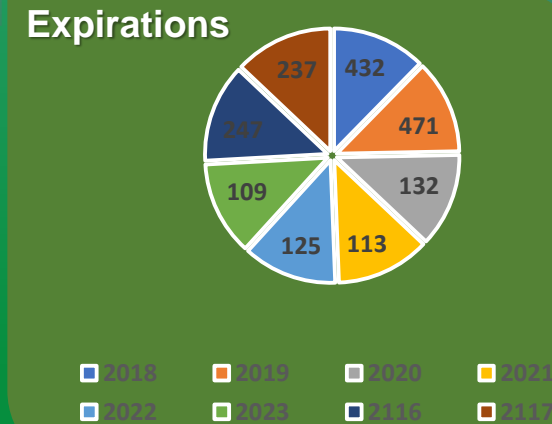

# Statewide Voluntary Self- Exclusion Program

By the Numbers...

## VSE Intakes By Location

Property	2017	2018
Batavia	30	54
Del Lago	77	99
Empire City	156	149
Finger Lakes	55	49
Hamburg	65	26
Jake's 58	31	40
Monticello	13	23
RWNYC	103	99
RWC	0	15
Rivers	80	120
Saratoga	22	23
NYSGC	62	81
Tioga	14	19
Vernon Downs	10	17
<b>TOTAL</b>	<b>718</b>	<b>814</b>