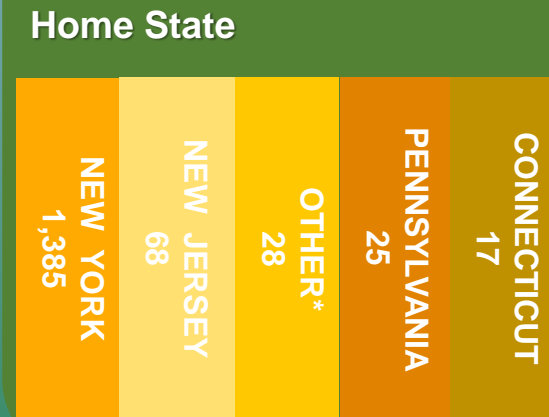

# Statewide Voluntary Self- Exclusion Program

By the Numbers...

## VSE Intakes By Location

Property	2017	2018
Batavia	30	54
Del Lago	77	99
Empire City	156	149
Finger Lakes	55	49
Hamburg	65	26
Jake's 58	31	40
Monticello	13	23
RWNYC	103	99
RWC	0	15
Rivers	80	120
Saratoga	22	23
NYSGC	62	81
Tioga	14	19
Vernon Downs	10	17
<b>TOTAL</b>	<b>718</b>	<b>814</b>

### Annual Intake

Feb. – Dec 2017: 981

Jan. 2018 – Present: 885

\*Includes: CA, FL, GA, HI, KY, MA, MD, MI, NC, OH, ON, VA and VT